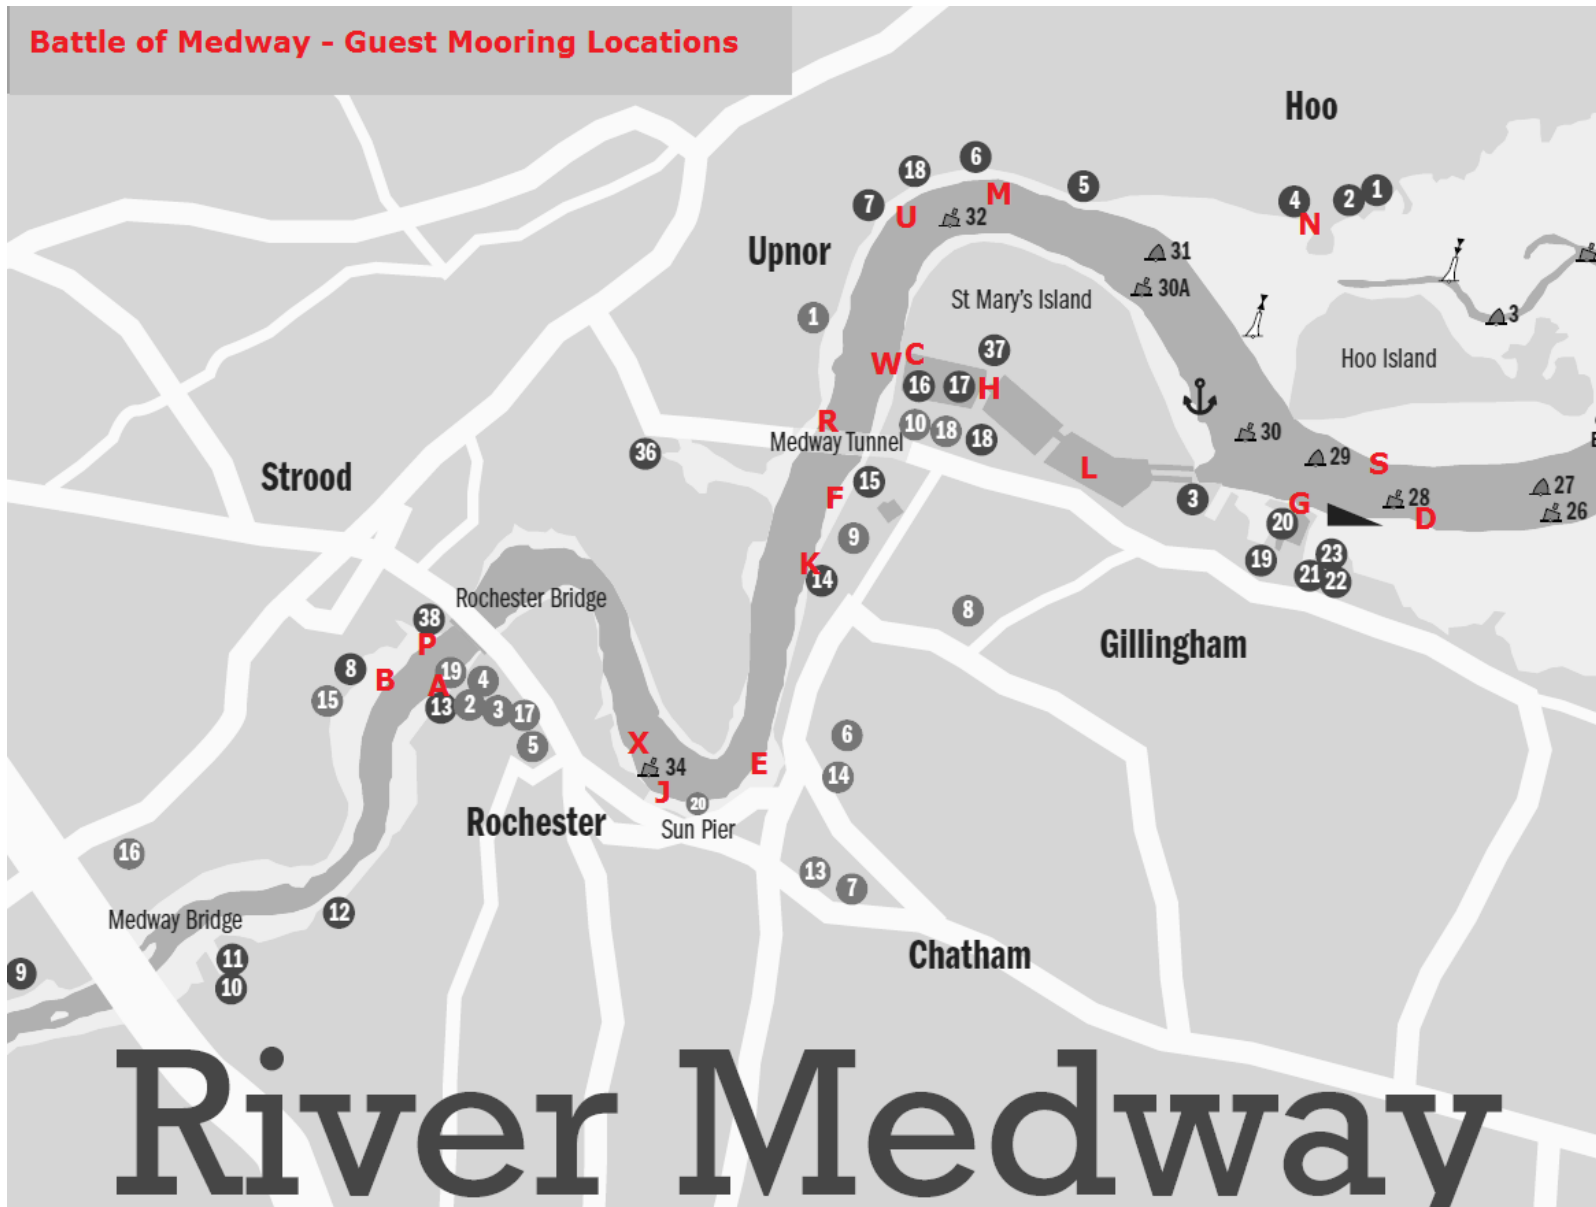

Battle of Medway - Guest Mooring Locations

Main mooring locations

- C Chatham Marina (MDL)
- G Gillingham Marina
- H Historic Ships Pontoon (Basin 1)
- M Medway YC Moorings
- R Royal Engineers YC Moorings
- U Upnor SC Moorings

Additional locations

- A Rochester Cruising Club
- B Strood YC
- D Medway Cruising Club Moorings
- E Rats Bay Moorings
- F RNSA Moorings
- J GPS Barges (off Ship Pier)
- K Ship Moorings (off Thunderbolt Pier)
- L Commercial Dock (Basin 3)
- P Strood Pelican Cruising Club
- N Hoo Ness YC Moorings
- S Segas SC Moorings
- W River Waiting Pontoon (Chatham MDL Marina)
- X Accommodation Barge

River Medway